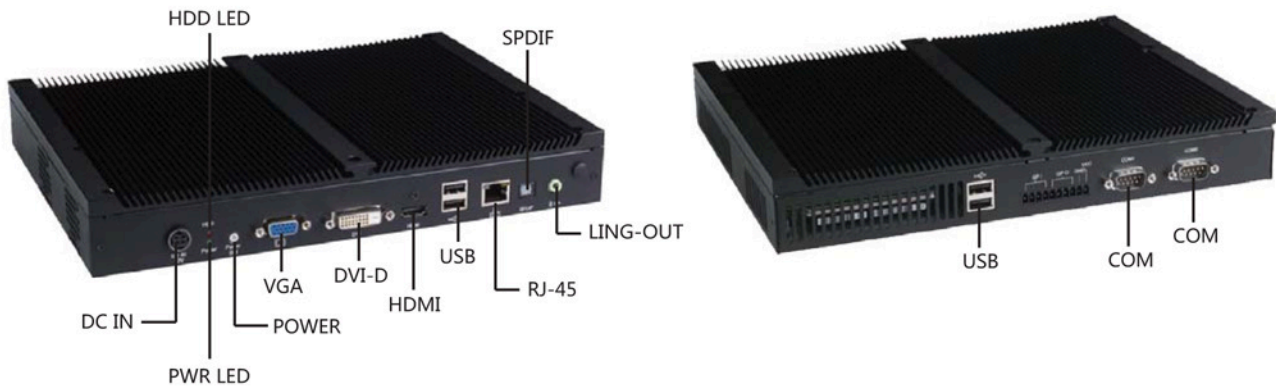

PS-X200P PLAYER

Supporting formats

Video	Image	Ticker	Clock	RSS	HTML	Flash	PPT	Excel	TV
2	2	3	1	1	1	1	1	1	X

Image x 2	Full HD video
Clock	PPT
Ticker x 3	

Item	Specifications
Structure	X86
CPU	Intel Celeron M 2.0GHz
Chipset	GM45
Memory	1GB
Storage	HDD 160G
Color	Black
Dimensions	280mm x 210mm x 40.4mm
Environment	- Operating temperature: -10 C~45 C - Storage temperature: -20 C~60 C - Relative temperature: 10%~90% (Non-condensing)
Picture Support	JPG, BMP, GIF, PNG
Video Support	MPG, MPEG, AVI, WMV, MP4, RM, RMVB, VOB, TS (Depends on video decoder software)Up to 1080P
Player performance	Maximum support: 1 * picture, 2 * video, 2 * text Marquee
Wake on LAN	Support Wake on LAN
Power in	DC 12V-8A ATX Mode
Power	Approx. 30 W