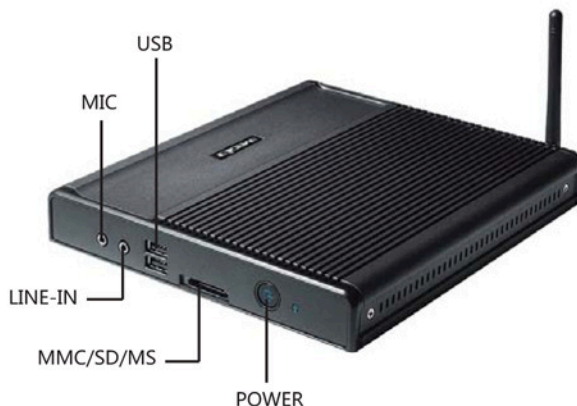

PS-X060 PLAYER

Supporting formats

Video	Image	Ticker	Clock	RSS	HTML	Flash	PPT	Excel	TV
2	1	3	1	1	1	1	1	1	×

HTML	Video x 2
Image	
RSS	Flash
Ticker x 3	

Item	Specifications
Structure	X86
CPU	Intel Atom N270 1.6GHz
Chipset	945GSE+ICH7-M
Memory	1GB
Storage	HDD 80G
Color	Gray
Dimensions	220.5mm x 192mm x 30mm
Environment	<ul style="list-style-type: none"> • Operating temperature: 0 C~45 C • Storage temperature: -20 C~70 C • Relative temperature: 10%~90% (Non-condensing)
Picture Support	JPG、BMP、GIF、PNG
Video Support	MPG、MPEG、AVI、WMV、MP4、RM、RMVB、VOB、TS (Depends on video decoder software)Up to 720P
Player performance	Maximum support: 1 * picture, 1 * video, 1 * text Marquee
Wake on LAN	Support Wake on LAN
Power in	DC 12V-3A ATX Mode
Power	Approx. 25 W

I/O Interface	
VGA	1 x DVI-I
LAN	1 x LAN
USB	4 x USB
Audio	1 x Mic、1 x Line-in、1 x Line-out
Card Reader	MMC / SD / MS
Wireless	1 x Wireless Lan
PWR	1 x Power-Input

Packaging	
Package Size	• 375 x 240 x 83mm