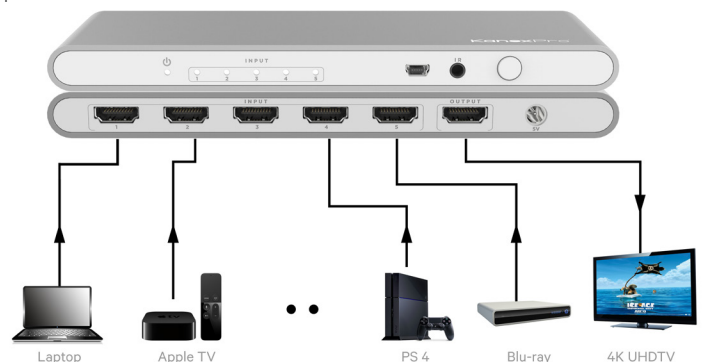

True 4K HDMI 5X1 Switcher

Perfect for multiple HDMI 4K UHD switching

MPN: SW-HD20-5X14K

The KanexPro SW-HD20-5X14K

is a high-performance, five HDMI input to one HDMI output switcher engineered to support True4K UHD resolutions up to 4K@60Hz with HDCP2.2 specifications. It also supports all 3D TV formats and Full HD 1080p resolutions. Instantly switch up to five 4K HDMI devices to one display and control using IR remote included.

IR specs: Input Port: 1x IR Receive port

Power Requirements:

- Power Consumption: 2W
- External Power Supply: 5V DC @ 1A

Regulatory Approvals:

- Converter Unit: FCC, Ce, UL
- Power Supply: UL, Ce, FCC

Environment Operating Temperature:

- Operating Temperature: 0°C - 40°C / 32°F - 104°F
- Storage Temperature: -20°C - 60°C / -4°F - 140°F

Dimensions: W 2.51" x D 6.1" x H 0.67"

Weight: 6.35 oz. (180g)

Package Contents:

- HDMI 5x1 Switcher
- 5V, 1A Power Supply
- Remote control IR Receiver Extend cable
- Operation Manual