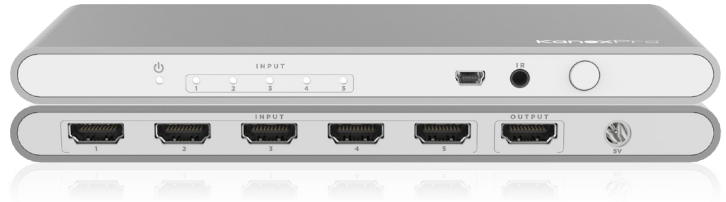

True 4K HDMI 5X1 Switcher

Perfect for multiple HDMI 4K UHD switching

MPN: SW-HD20-5X14K

The KanexPro SW-HD20-5X14K

is a high-performance, five HDMI input to one HDMI output switcher engineered to support True4K UHD resolutions up to 4K@60Hz with HDCP2.2 specifications. It also supports all 3D TV formats and Full HD 1080p resolutions. Instantly switch up to five 4K HDMI devices to one display and control using IR remote included.

Perfect for home theater rooms, corporate AV, conference rooms, classrooms and other applications where there is a need to switch up to five HDMI sources to one 4K display.

FEATURES

- Auto switch five HDMI sources to one 4K display
- True 4K@60Hz UHD, 1080p & 3D resolutions
- 4Kx2K @30Hz with 24bit RGB, YCBCR 4:4:4 & YCBCR 4:2:2.
- 4Kx2K @60Hz with 12bit YCBCR 4:2:0
- Computer resolutions up to QSXGA@60Hz
- Supports 3D frame sequential video formats to 1080p @60Hz
- HDCP 2.2 compliant
- Digital audio support: LPCM 7.1CH, Dolby TrueHD, and DTS-HD Master Audio
- High bandwidth for ultimate video experience
- Front-panel LED's for input/ output signal presence
- Ultra compact design
- 5V DC external power supply included
- Includes IR remote

SPECIFICATIONS

Signal Input/Outputs:

- Input DDC Signal: 5 Volts p-p (TTL)
- Input & Output Signal: High Speed HDMI Spec 2.0a

Input Ports: 5 x HDMI (Female)

Output Port: 1 x HDMI (Female)

Operating Frequency: Vertical Frequency Range: 50/60Hz